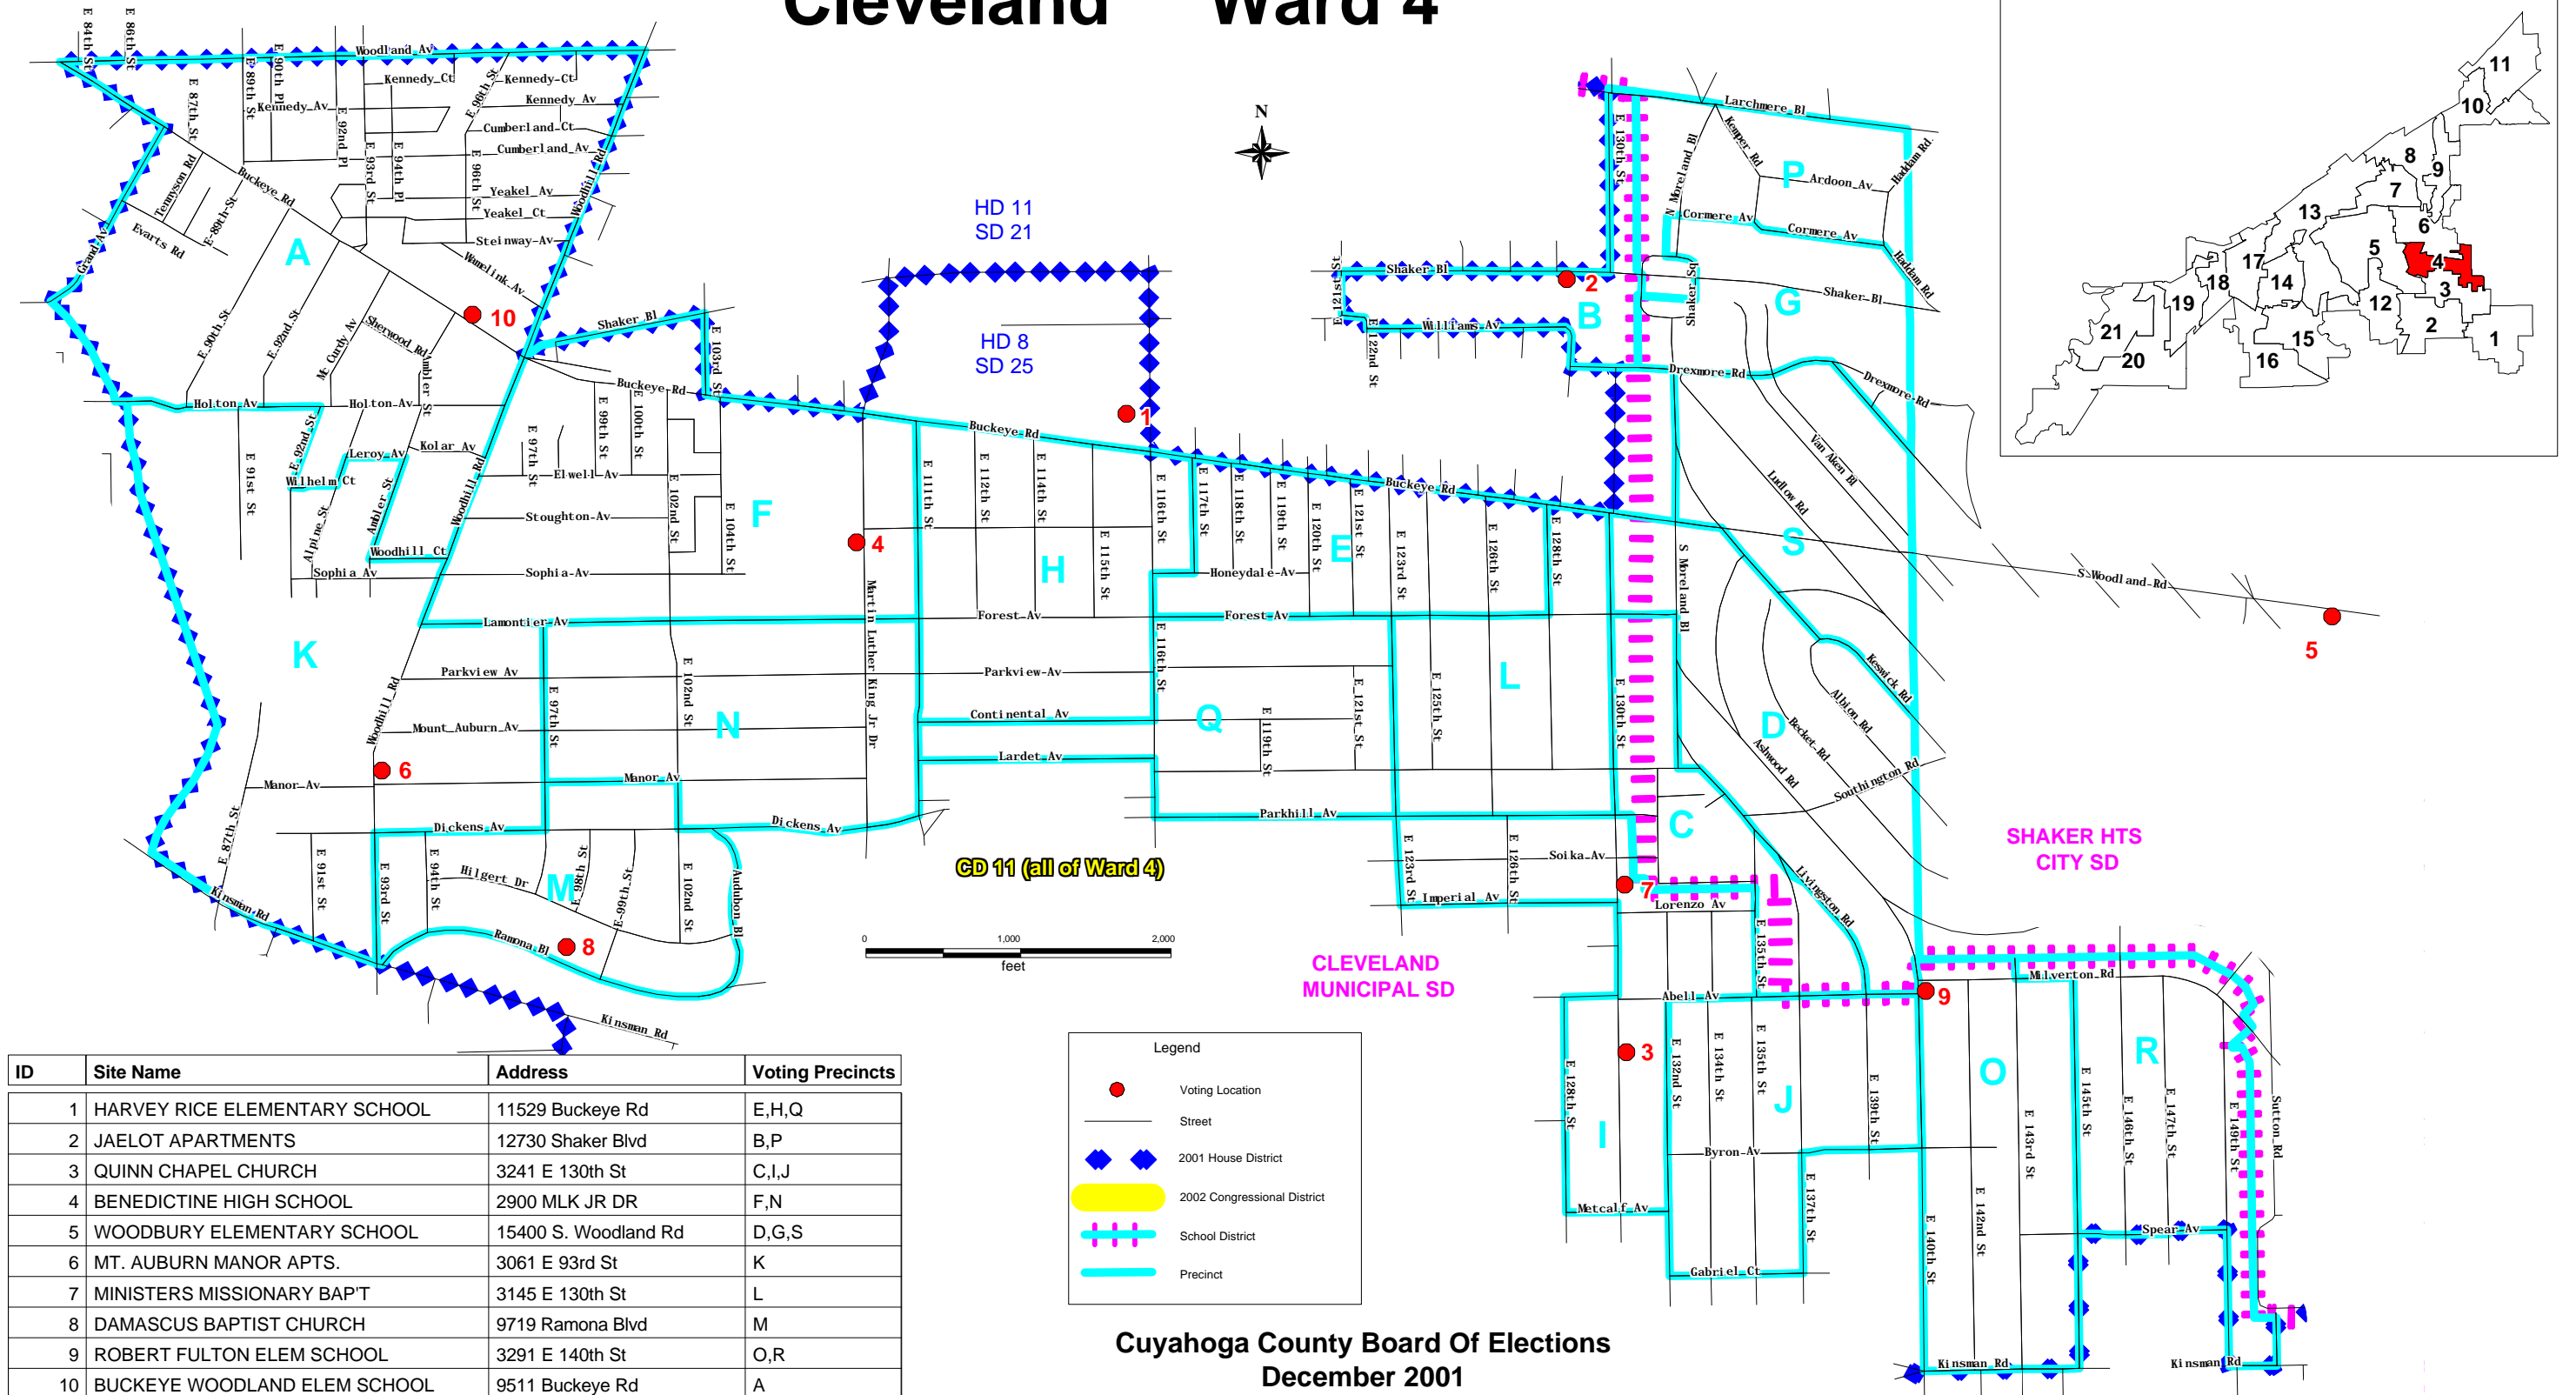

Cleveland Ward 4

ID	Site Name	Address	Voting Precincts
1	HARVEY RICE ELEMENTARY SCHOOL	11529 Buckeye Rd	E,H,Q
2	JAELOT APARTMENTS	12730 Shaker Blvd	B,P
3	QUINN CHAPEL CHURCH	3241 E 130th St	C,I,J
4	BENEDICTINE HIGH SCHOOL	2900 MLK JR DR	F,N
5	WOODBURY ELEMENTARY SCHOOL	15400 S. Woodland Rd	D,G,S
6	MT. AUBURN MANOR APTS.	3061 E 93rd St	K
7	MINISTERS MISSIONARY BAP'T	3145 E 130th St	L
8	DAMASCUS BAPTIST CHURCH	9719 Ramona Blvd	M
9	ROBERT FULTON ELEM SCHOOL	3291 E 140th St	O,R
10	BUCKEYE WOODLAND ELEM SCHOOL	9511 Buckeye Rd	A

Legend

- Voting Location
- Street
- ◆ 2001 House District
- 2002 Congressional District
- — — — School District
- — — — Precinct

Cuyahoga County Board Of Elections December 2001

Revision: 4/02/02 Voting location update
Revision: 10/01/02 Voting location update

Prepared by:
Northern Ohio Data & Information Service
Maxine Goodman Levin College of Urban Affairs
Cleveland State University
(216) 687-2209
Prepared 6/02/03 by JCW