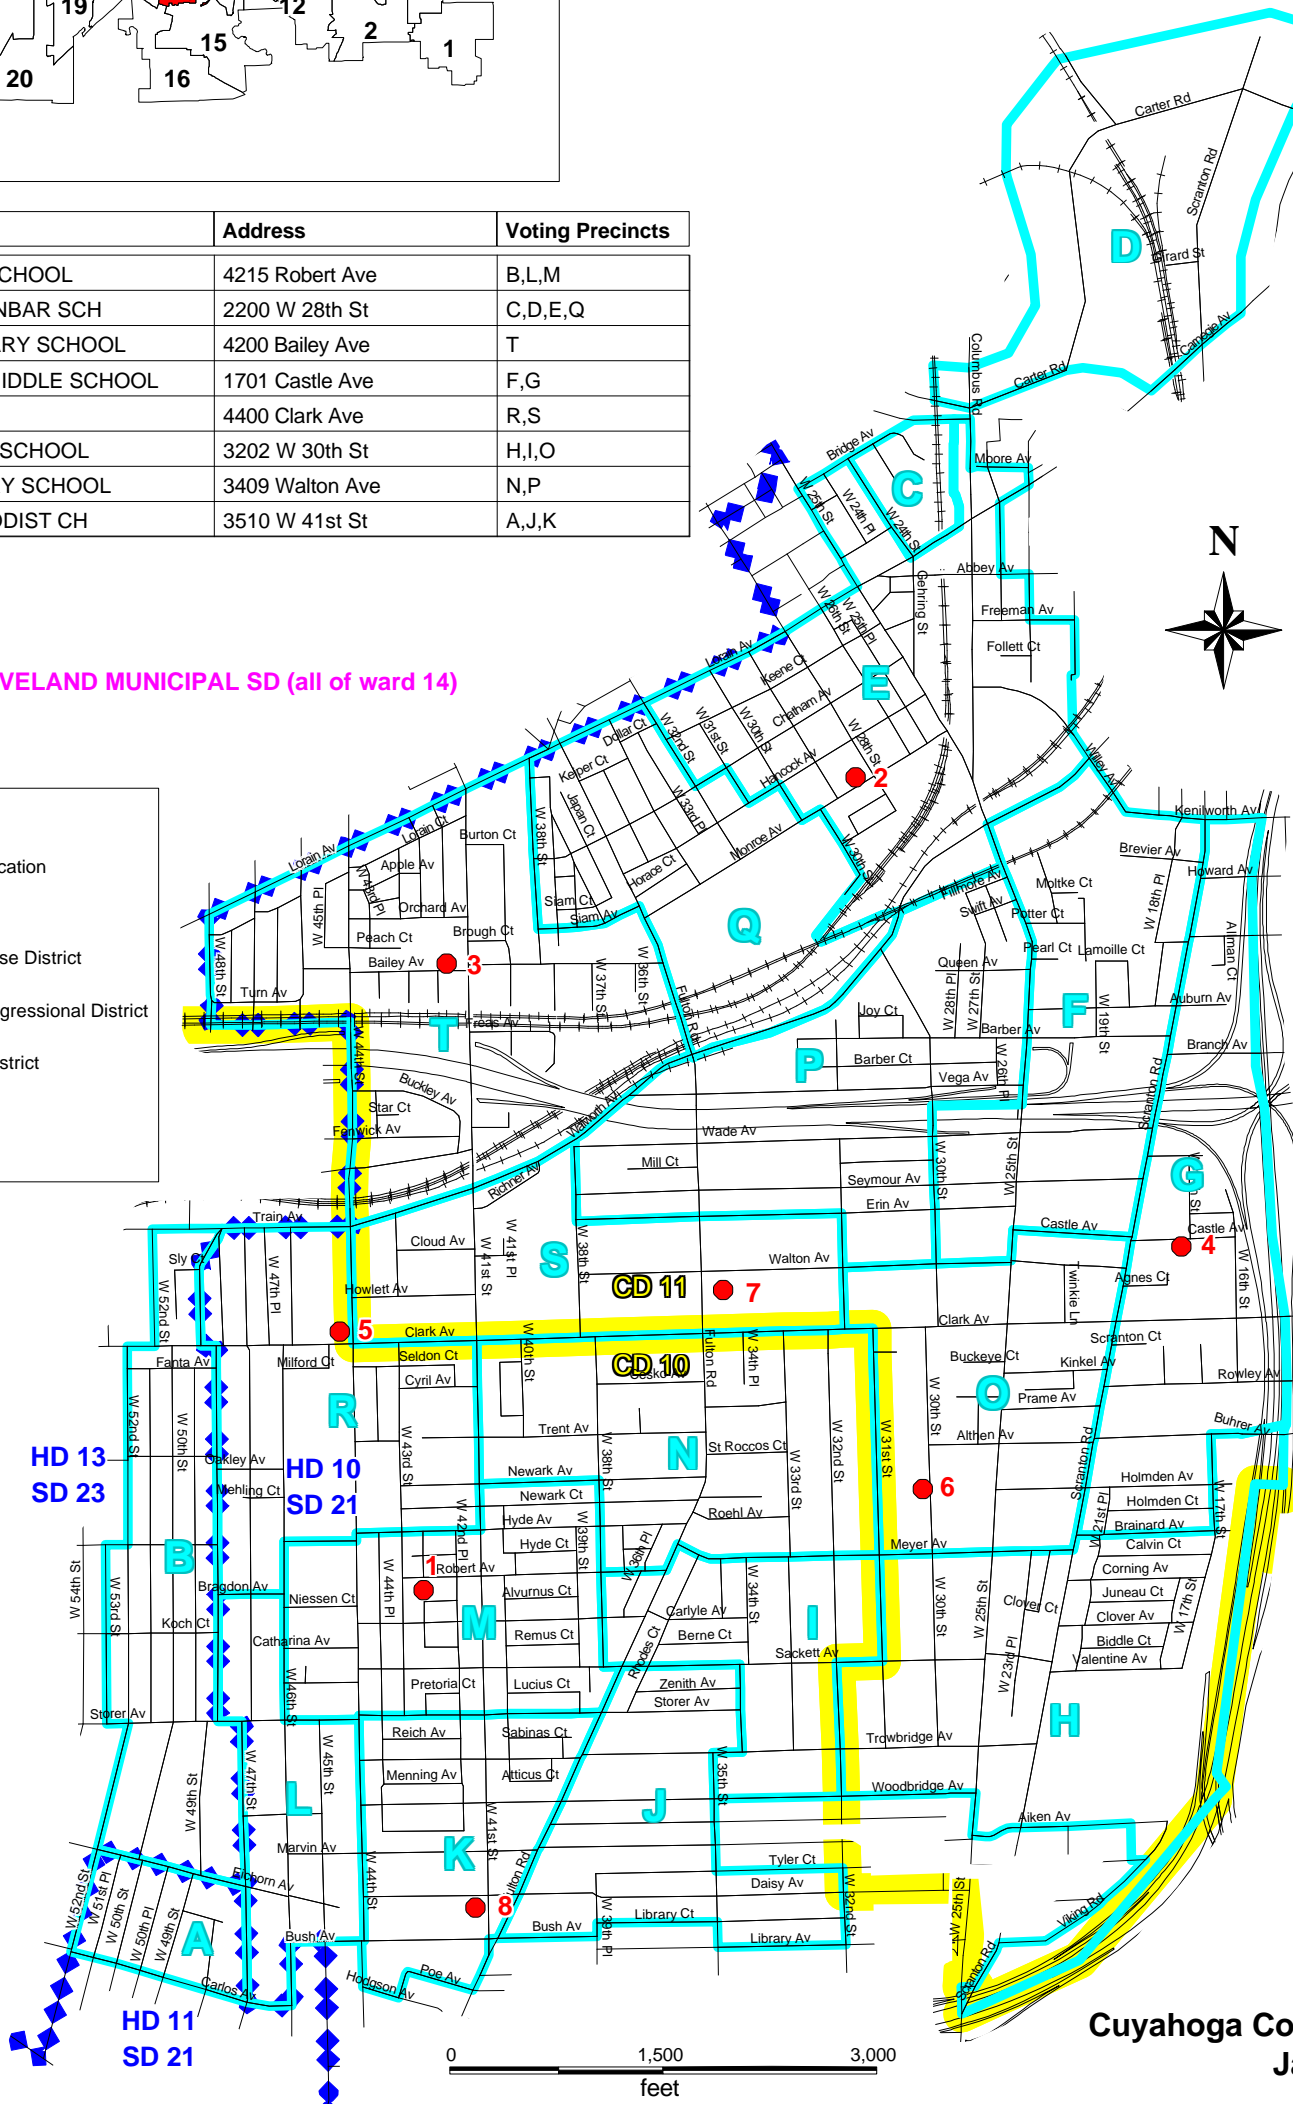

**Cuyahoga County Board Of Elections
January 2002**

- Revision: 4/02/02 Voting location update
- Revision: 8/27/02 Precinct boundary update
- Revision: 10/01/02 Voting location update

Prepared by:
Northern Ohio Data & Information Service
Maxine Goodman Levin College of Urban Affairs
Cleveland State University
(216) 687-2209
Prepared 6/05/03 by JCW