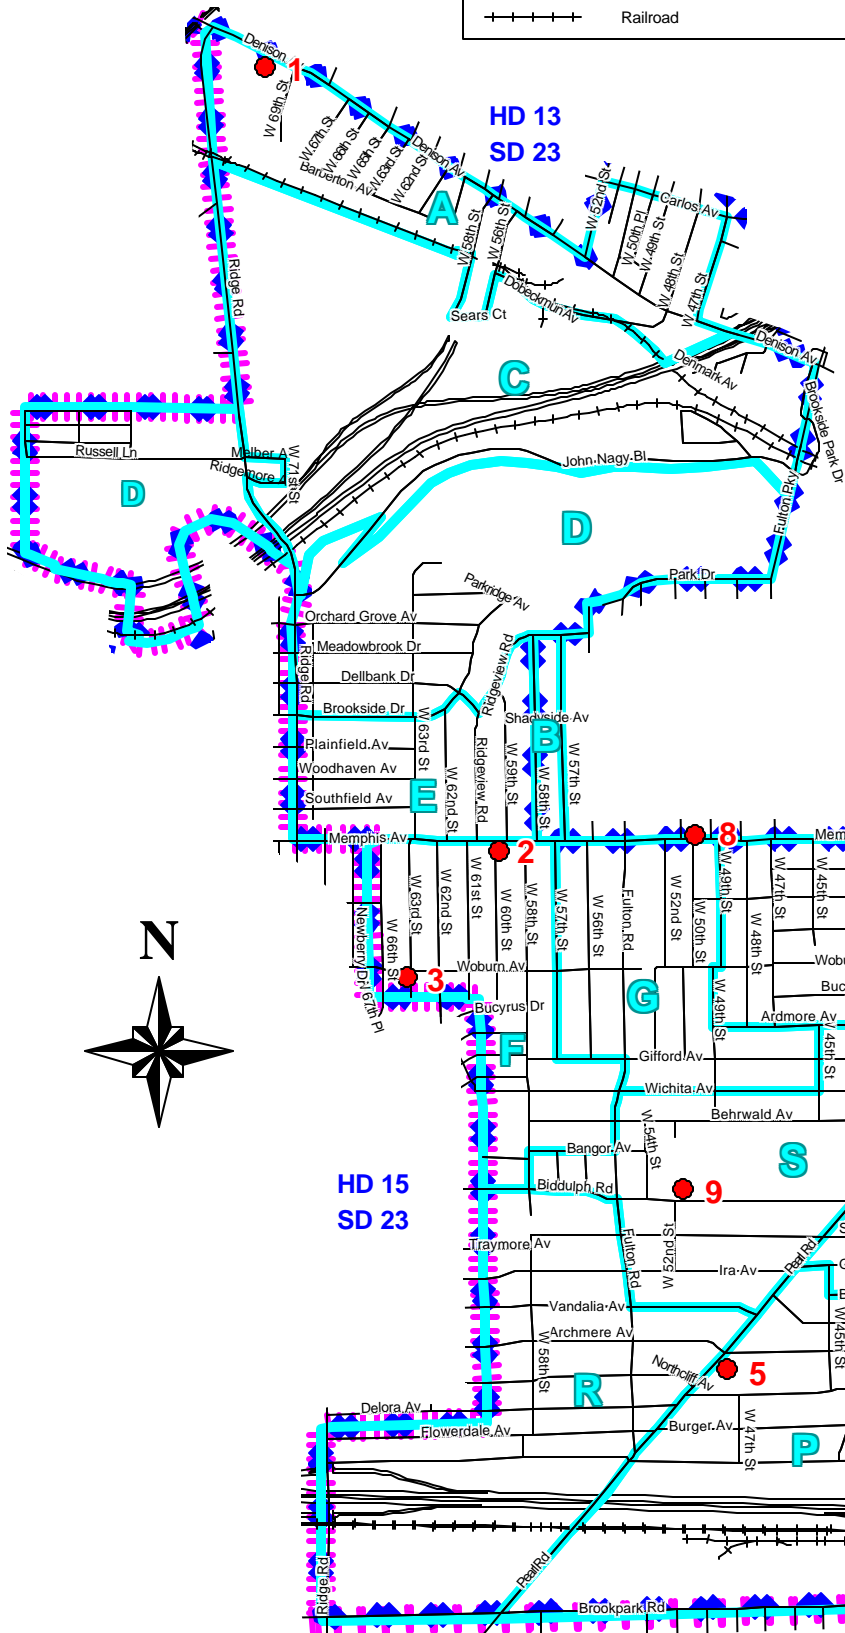

# Cleveland Ward 16

Legend	
	Voting Location
	Street
	2001 House District
	2002 Congressional District
	School District
	Precinct
	Railroad

ID	Site Name	Address	Voting Precincts
1	WESTSIDE SACHSENHEIM HALL	7001 Denison Ave	A,C
2	GLORIA DEI EVANGELICAL LUTHERAN CHURCH	5801 Memphis Ave	B,D,E
3	BROOKLYN ACRES MUTUAL HOMES	6301 Woburn Ave	F,G
4	ST. JAMES LUTHERAN CHURCH	4771 Broadview Rd	L,N
5	CLEVELAND KOREAN PRESBYTERIAN CHURCH	4839 Pearl Rd	P,Q,R ##
6	ST. LEO COMMUNITY PARISH CTR	4940 Broadview Rd	M,O
7	CHARLES A. MOONEY MIDDLE SCHOOL	3213 Montclair Ave	J,K
8	AMERICAN LEGION POST	4910 Memphis Ave	H,I

## Replacement location for McIntyre Foundation

CD 10 (all of ward 16)

CLEVELAND MUNICIPAL SD (all of ward 16)

HD 10  
SD 21