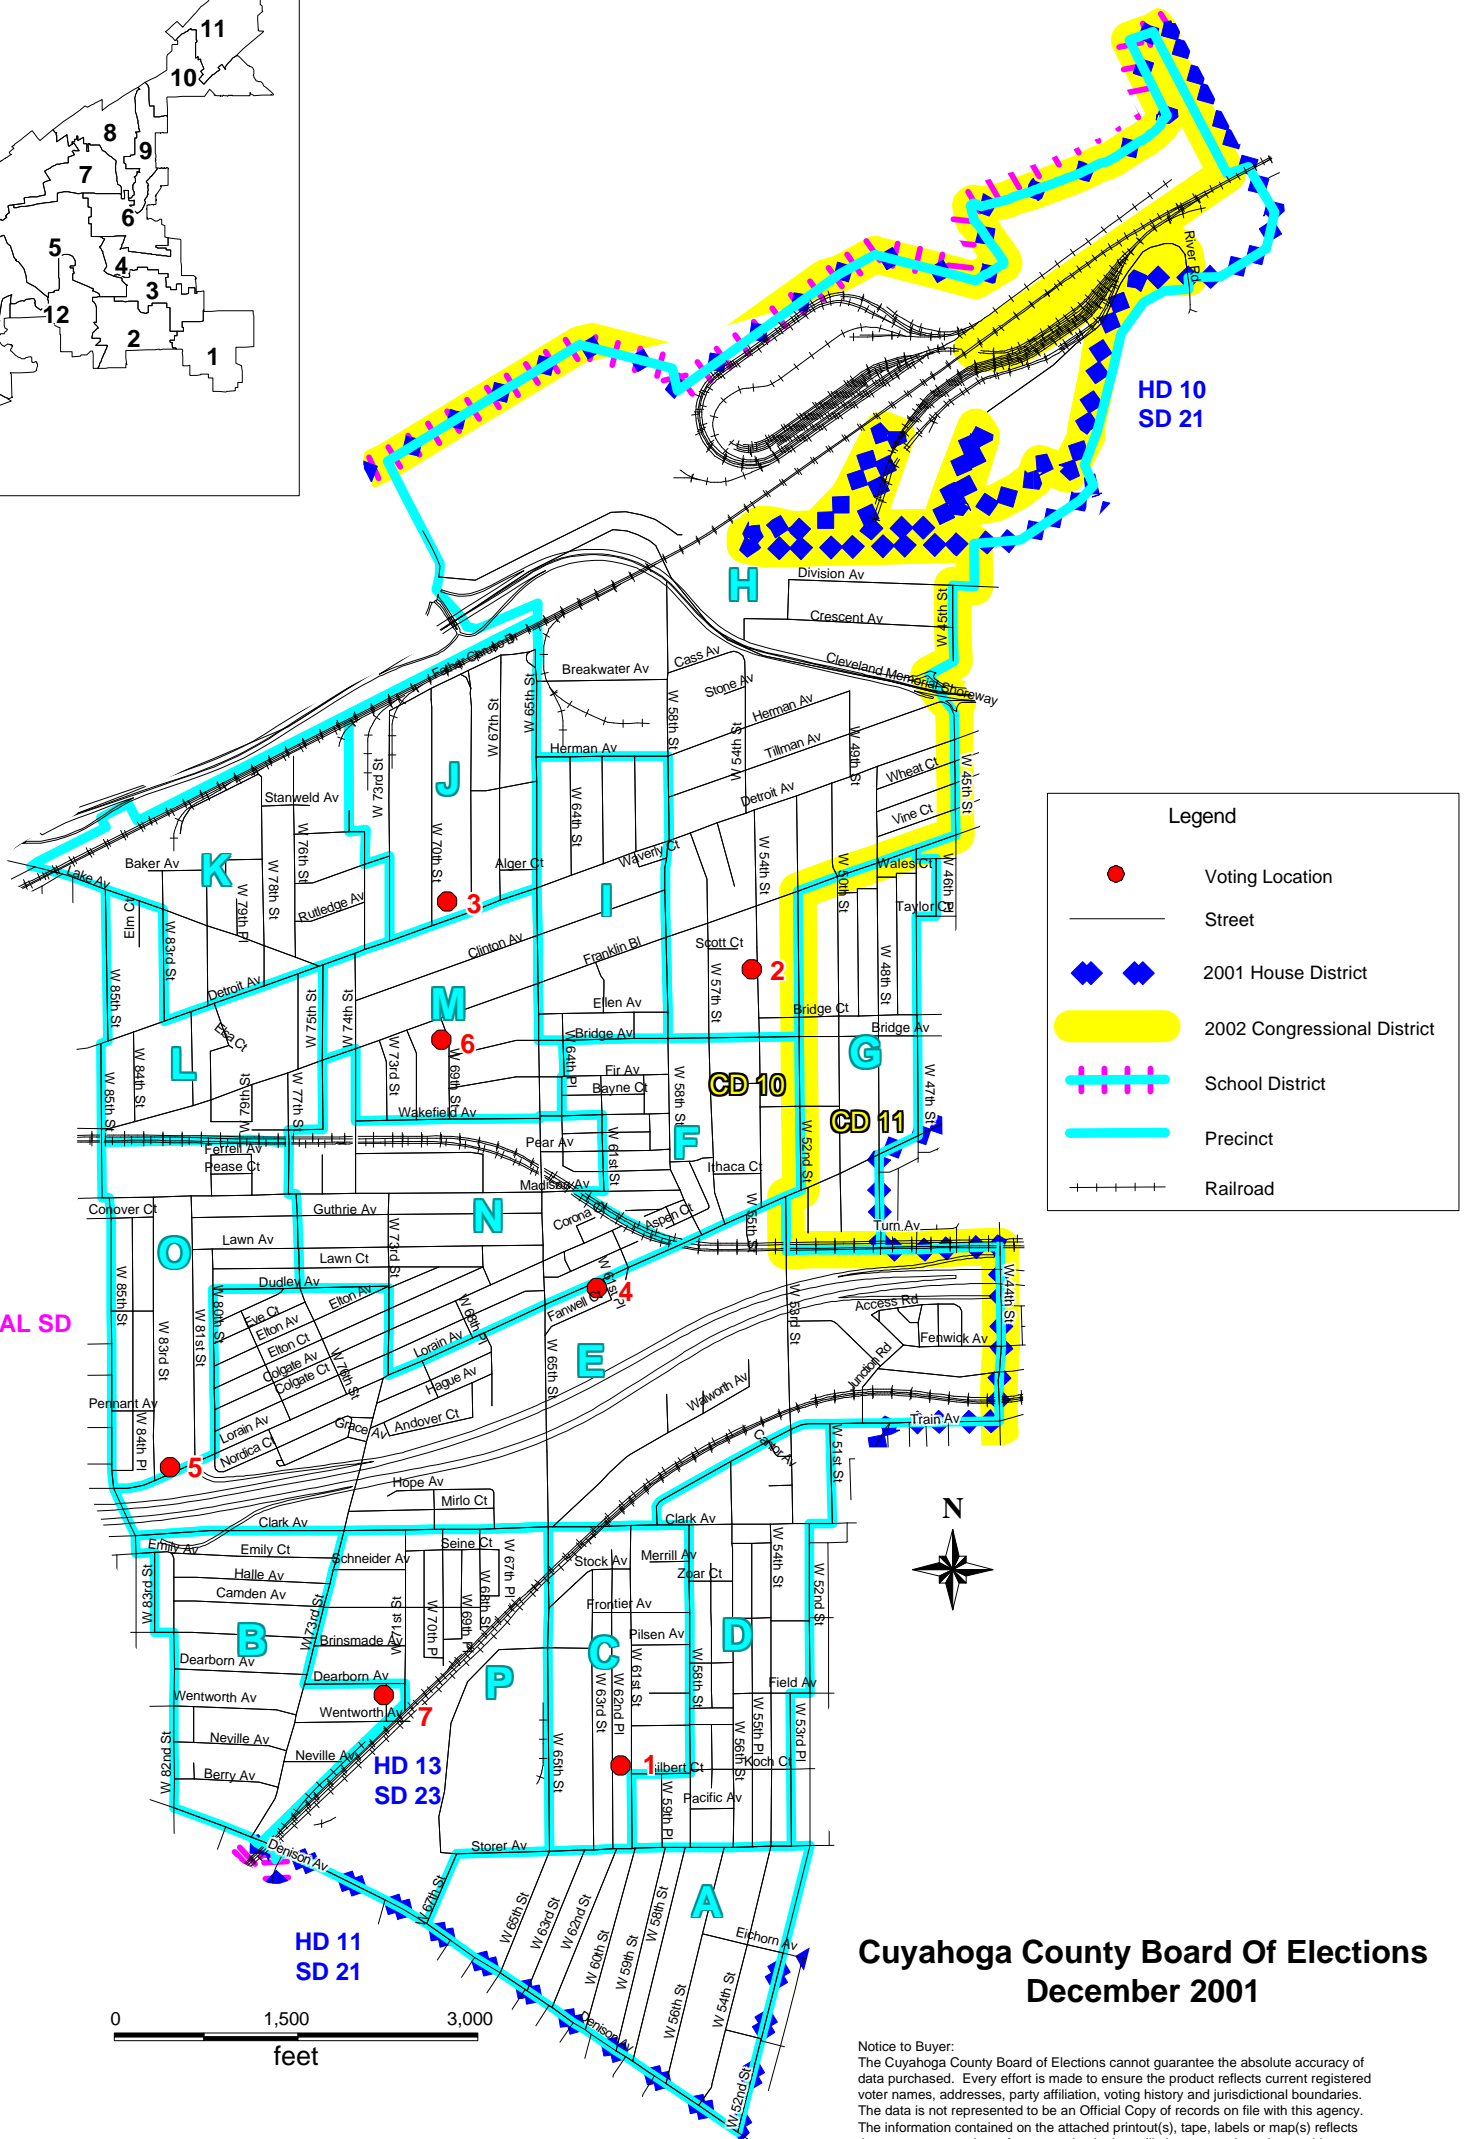

Cleveland Ward 17

CLEVELAND MUNICIPAL SD
(all of ward 17)

Legend

- Voting Location
- Street
- ◆ 2001 House District
- 2002 Congressional District
- — — — School District
- — — — Precinct
- —+—+—+—+— Railroad

Cuyahoga County Board Of Elections December 2001

Revision: 4/02/02 Voting location update
Revision: 9/03/02 Precinct boundary update
Revision: 10/01/02 Voting location update

ID	Site Name	Address	Voting Precincts
1	V. F. W. #2850	3296 W 61st St	A,C,D
2	WAVERLY ELEMENTARY SCHOOL	1810 W 54th St	G,H,I
3	OUR LADY OF MT. CARMEL CH	6928 Detroit Ave	J,K
4	MICHAEL ZONE REC. CENTER	6301 Lorain Ave	E,F
5	LORAIN LIBRARY	8216 Lorain Ave	O
6	JOSEPH M GALLAGHER MIDDLE SCH	6601 Franklin Blvd	L,M,N
7	RIVERSIDE CH. OF GOD IN CHRIST	7115 Dearborn Ave	B,P

Prepared by:
Northern Ohio Data & Information Service
Maxine Goodman Levin College of Urban Affairs
Cleveland State University
(216) 687-2209

Prepared 6/05/03 by JCW