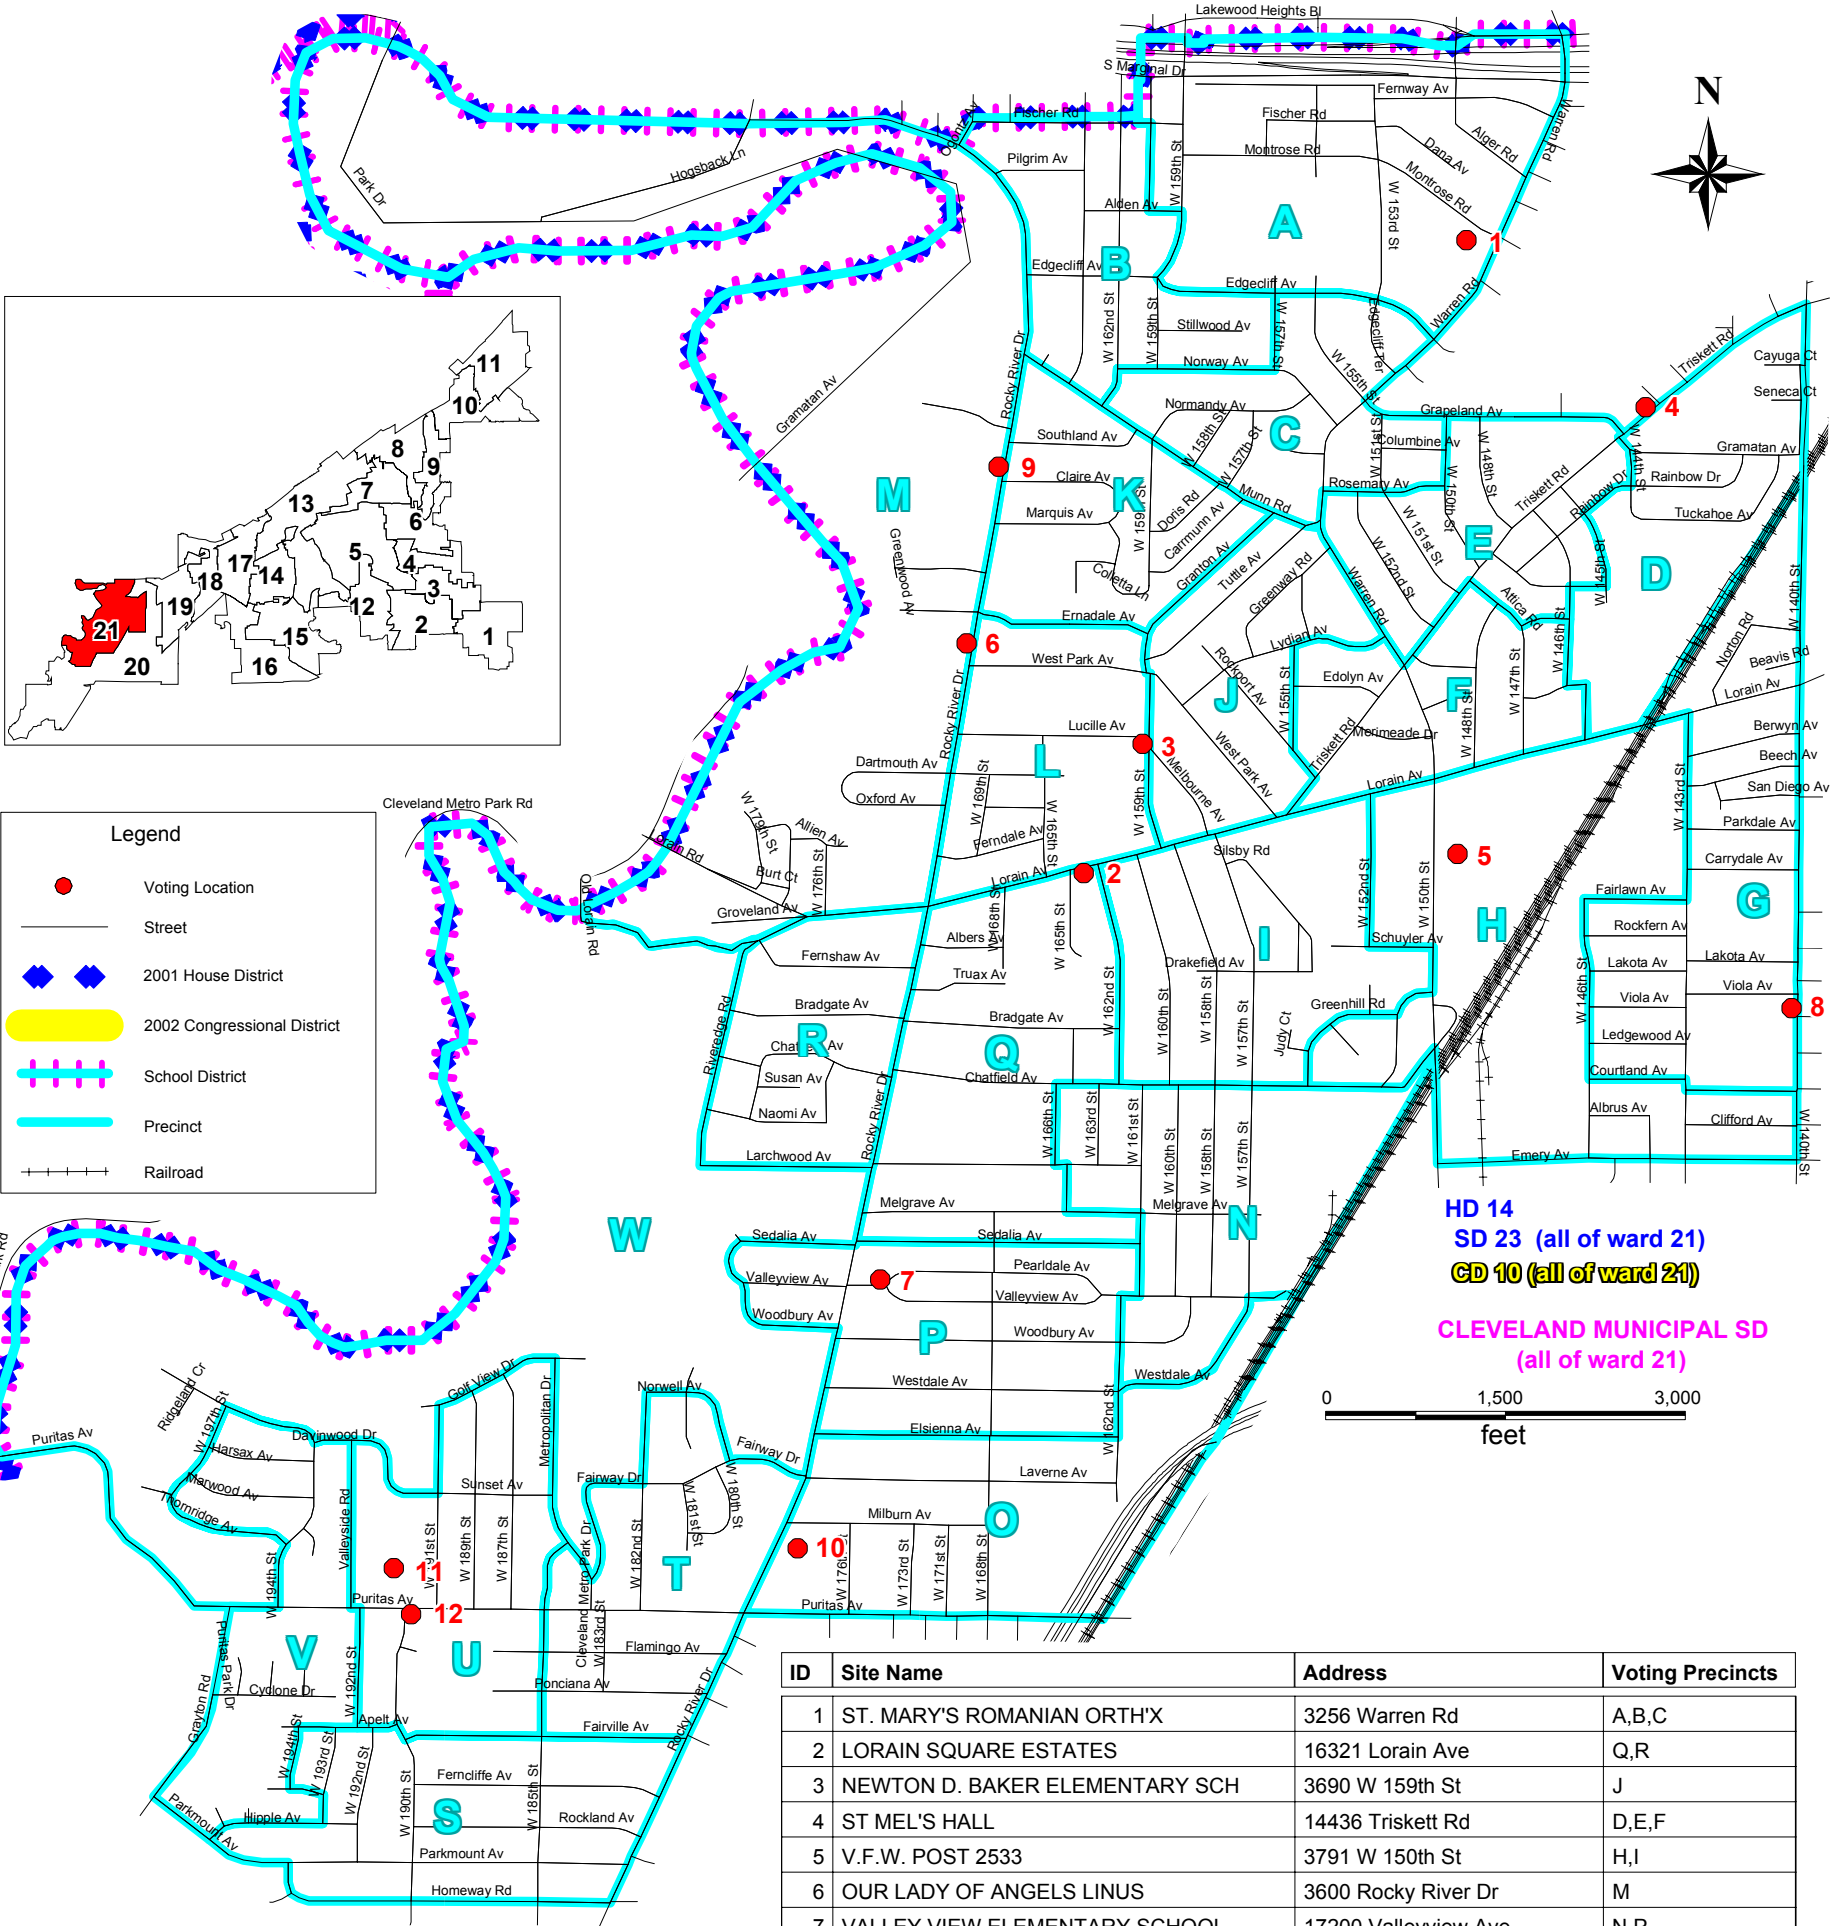

# Cleveland Ward 21

**HD 14**  
**SD 23 (all of ward 21)**  
**CD 10 (all of ward 21)**  
**CLEVELAND MUNICIPAL SD**  
**(all of ward 21)**

0 1,500 3,000  
feet

ID	Site Name	Address	Voting Precincts
1	ST. MARY'S ROMANIAN ORTH'X	3256 Warren Rd	A,B,C
2	LORAIN SQUARE ESTATES	16321 Lorain Ave	Q,R
3	NEWTON D. BAKER ELEMENTARY SCH	3690 W 159th St	J
4	ST MEL'S HALL	14436 Triskett Rd	D,E,F
5	V.F.W. POST 2533	3791 W 150th St	H,I
6	OUR LADY OF ANGELS LINUS	3600 Rocky River Dr	M
7	VALLEY VIEW ELEMENTARY SCHOOL	17200 Valleyview Ave	N,P
8	JOHN MARSHALL HIGH SCHOOL	3952 W 140th St	G
9	ST. JOSEPH'S ACADEMY	3430 Rocky River Dr	K,L
10	ST. PATRICK'S CHURCH	4427 Rocky River Dr	O,T
11	DOUGLAS MACARTHUR ELEM. SCHOOL	4401 Valleyside Rd	U,W
12	CLARA E. WESTROPP	19101 Puritas Ave	S,V

## Cuyahoga County Board Of Elections September 2001

Notice to Buyer:  
 The Cuyahoga County Board of Elections cannot guarantee the absolute accuracy of data purchased. Every effort is made to ensure the product reflects current registered voter names, addresses, party affiliation, voting history and jurisdictional boundaries. The data is not represented to be an Official Copy of records on file with this agency. The information contained on the attached printout(s), tape, labels or map(s) reflects the most recent update of our records. In the unlikely event serious data problems are detected, please contact the Administrator of Registration/Absentee Ballot at (216)443-6405.

Prepared by:  
 Northern Ohio Data & Information Service  
 Maxine Goodman Levin College of Urban Affairs  
 Cleveland State University  
 (216) 687-2209  
 Prepared 6/09/03 by JCW

Revision: 4/02/02 Voting location update